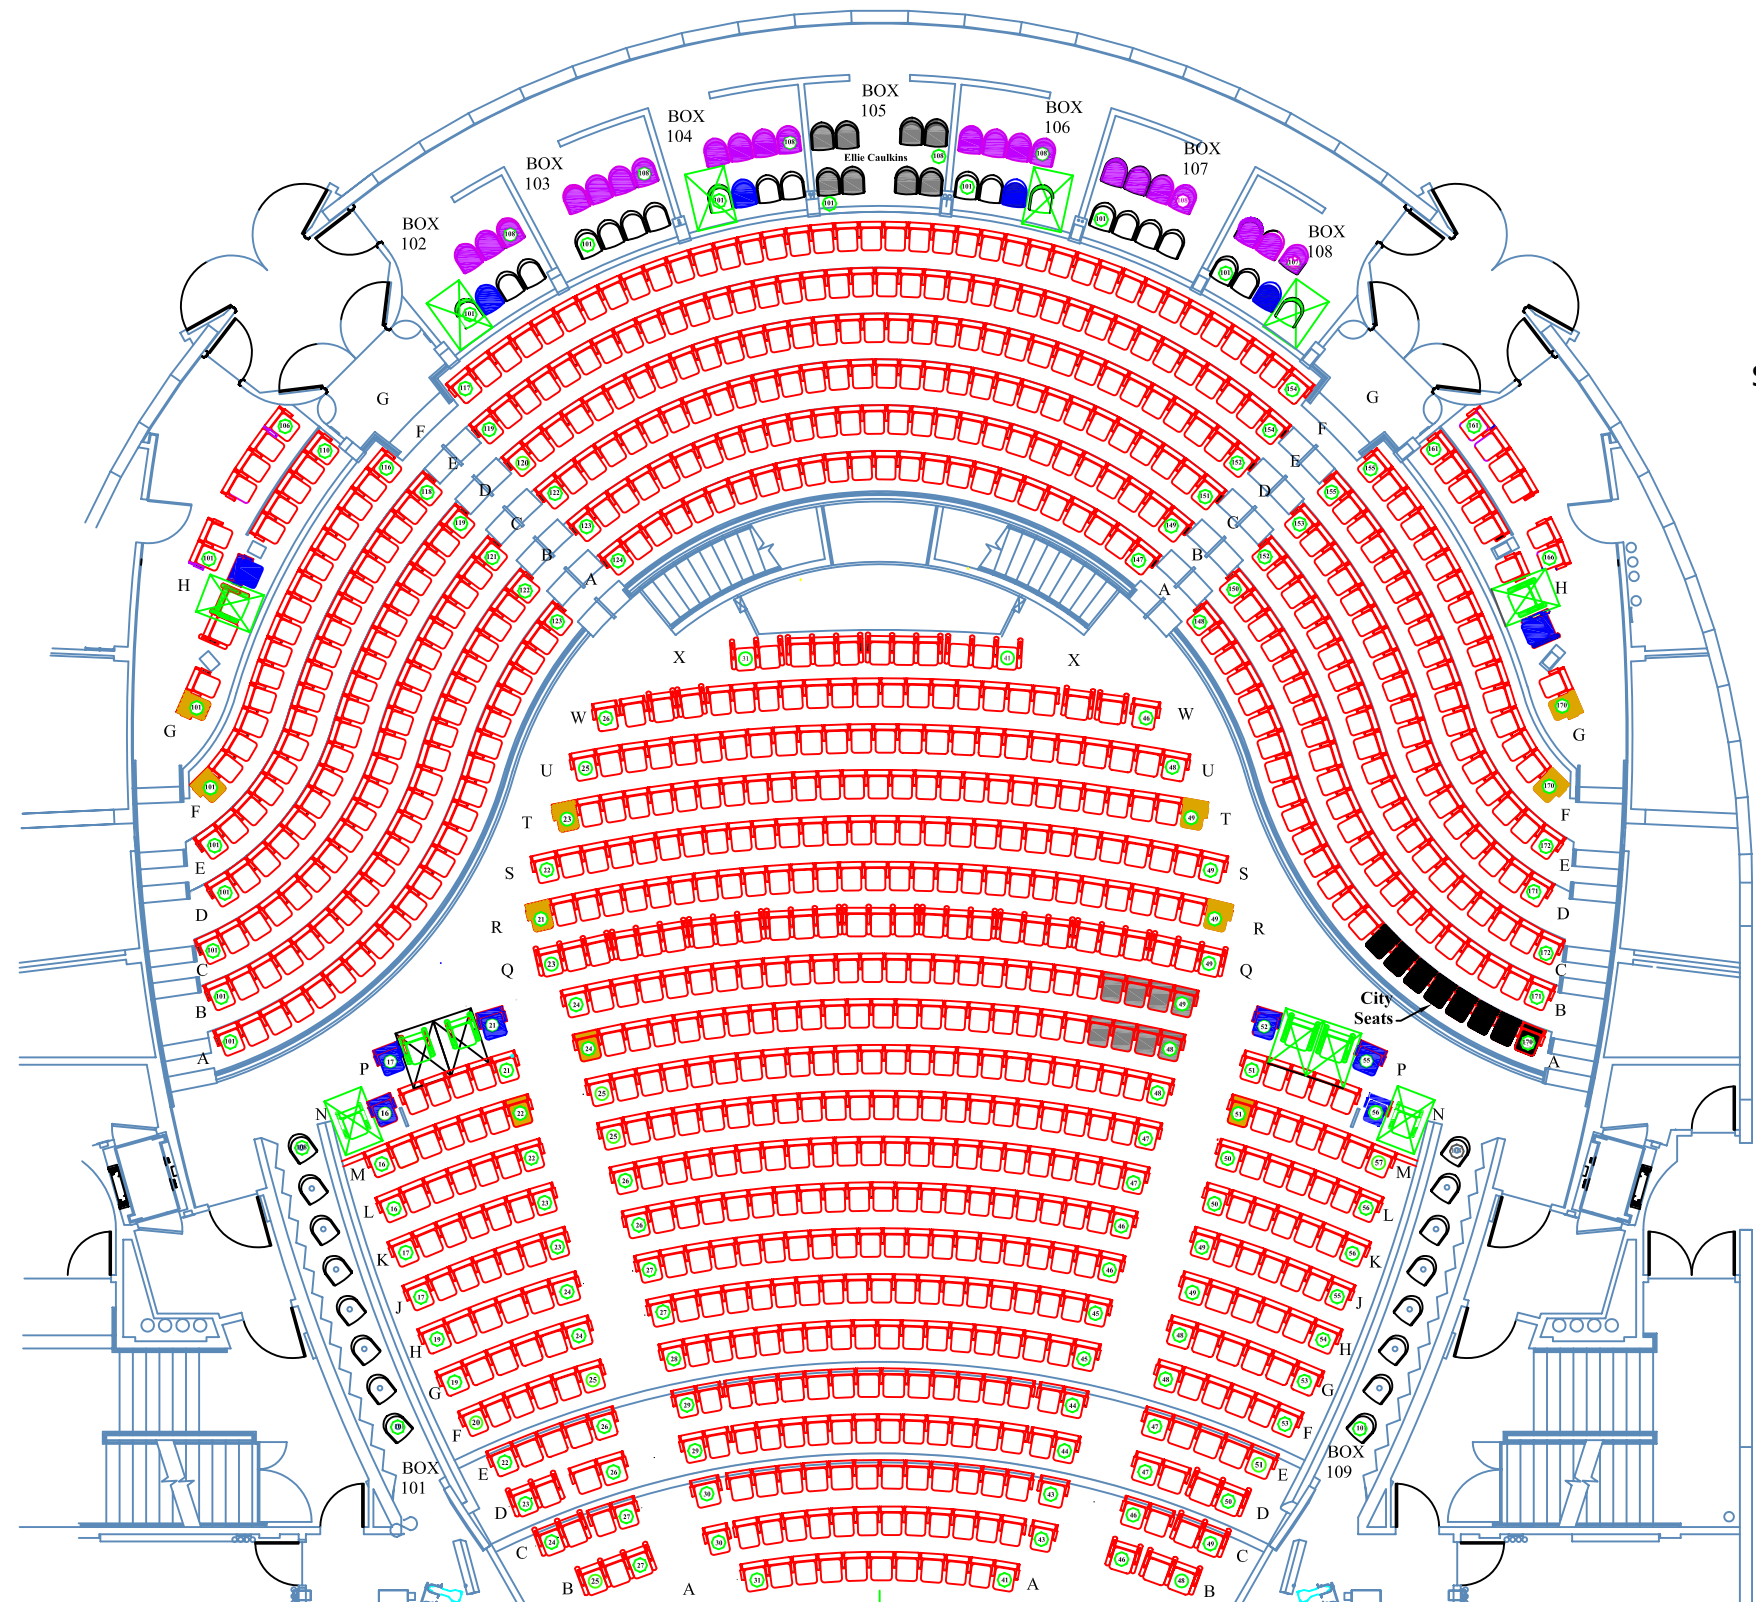

Ellie Caulkins Opera House
Seating Chart - Orchestra & Parterre

-  SEAT WITH LIFT UP ARM
-  ACCESSIBLE SEAT
-  COMPANION SEATING
-  PRIVATE SEAT
-  TALL SEAT
-  SEAT NUMBER