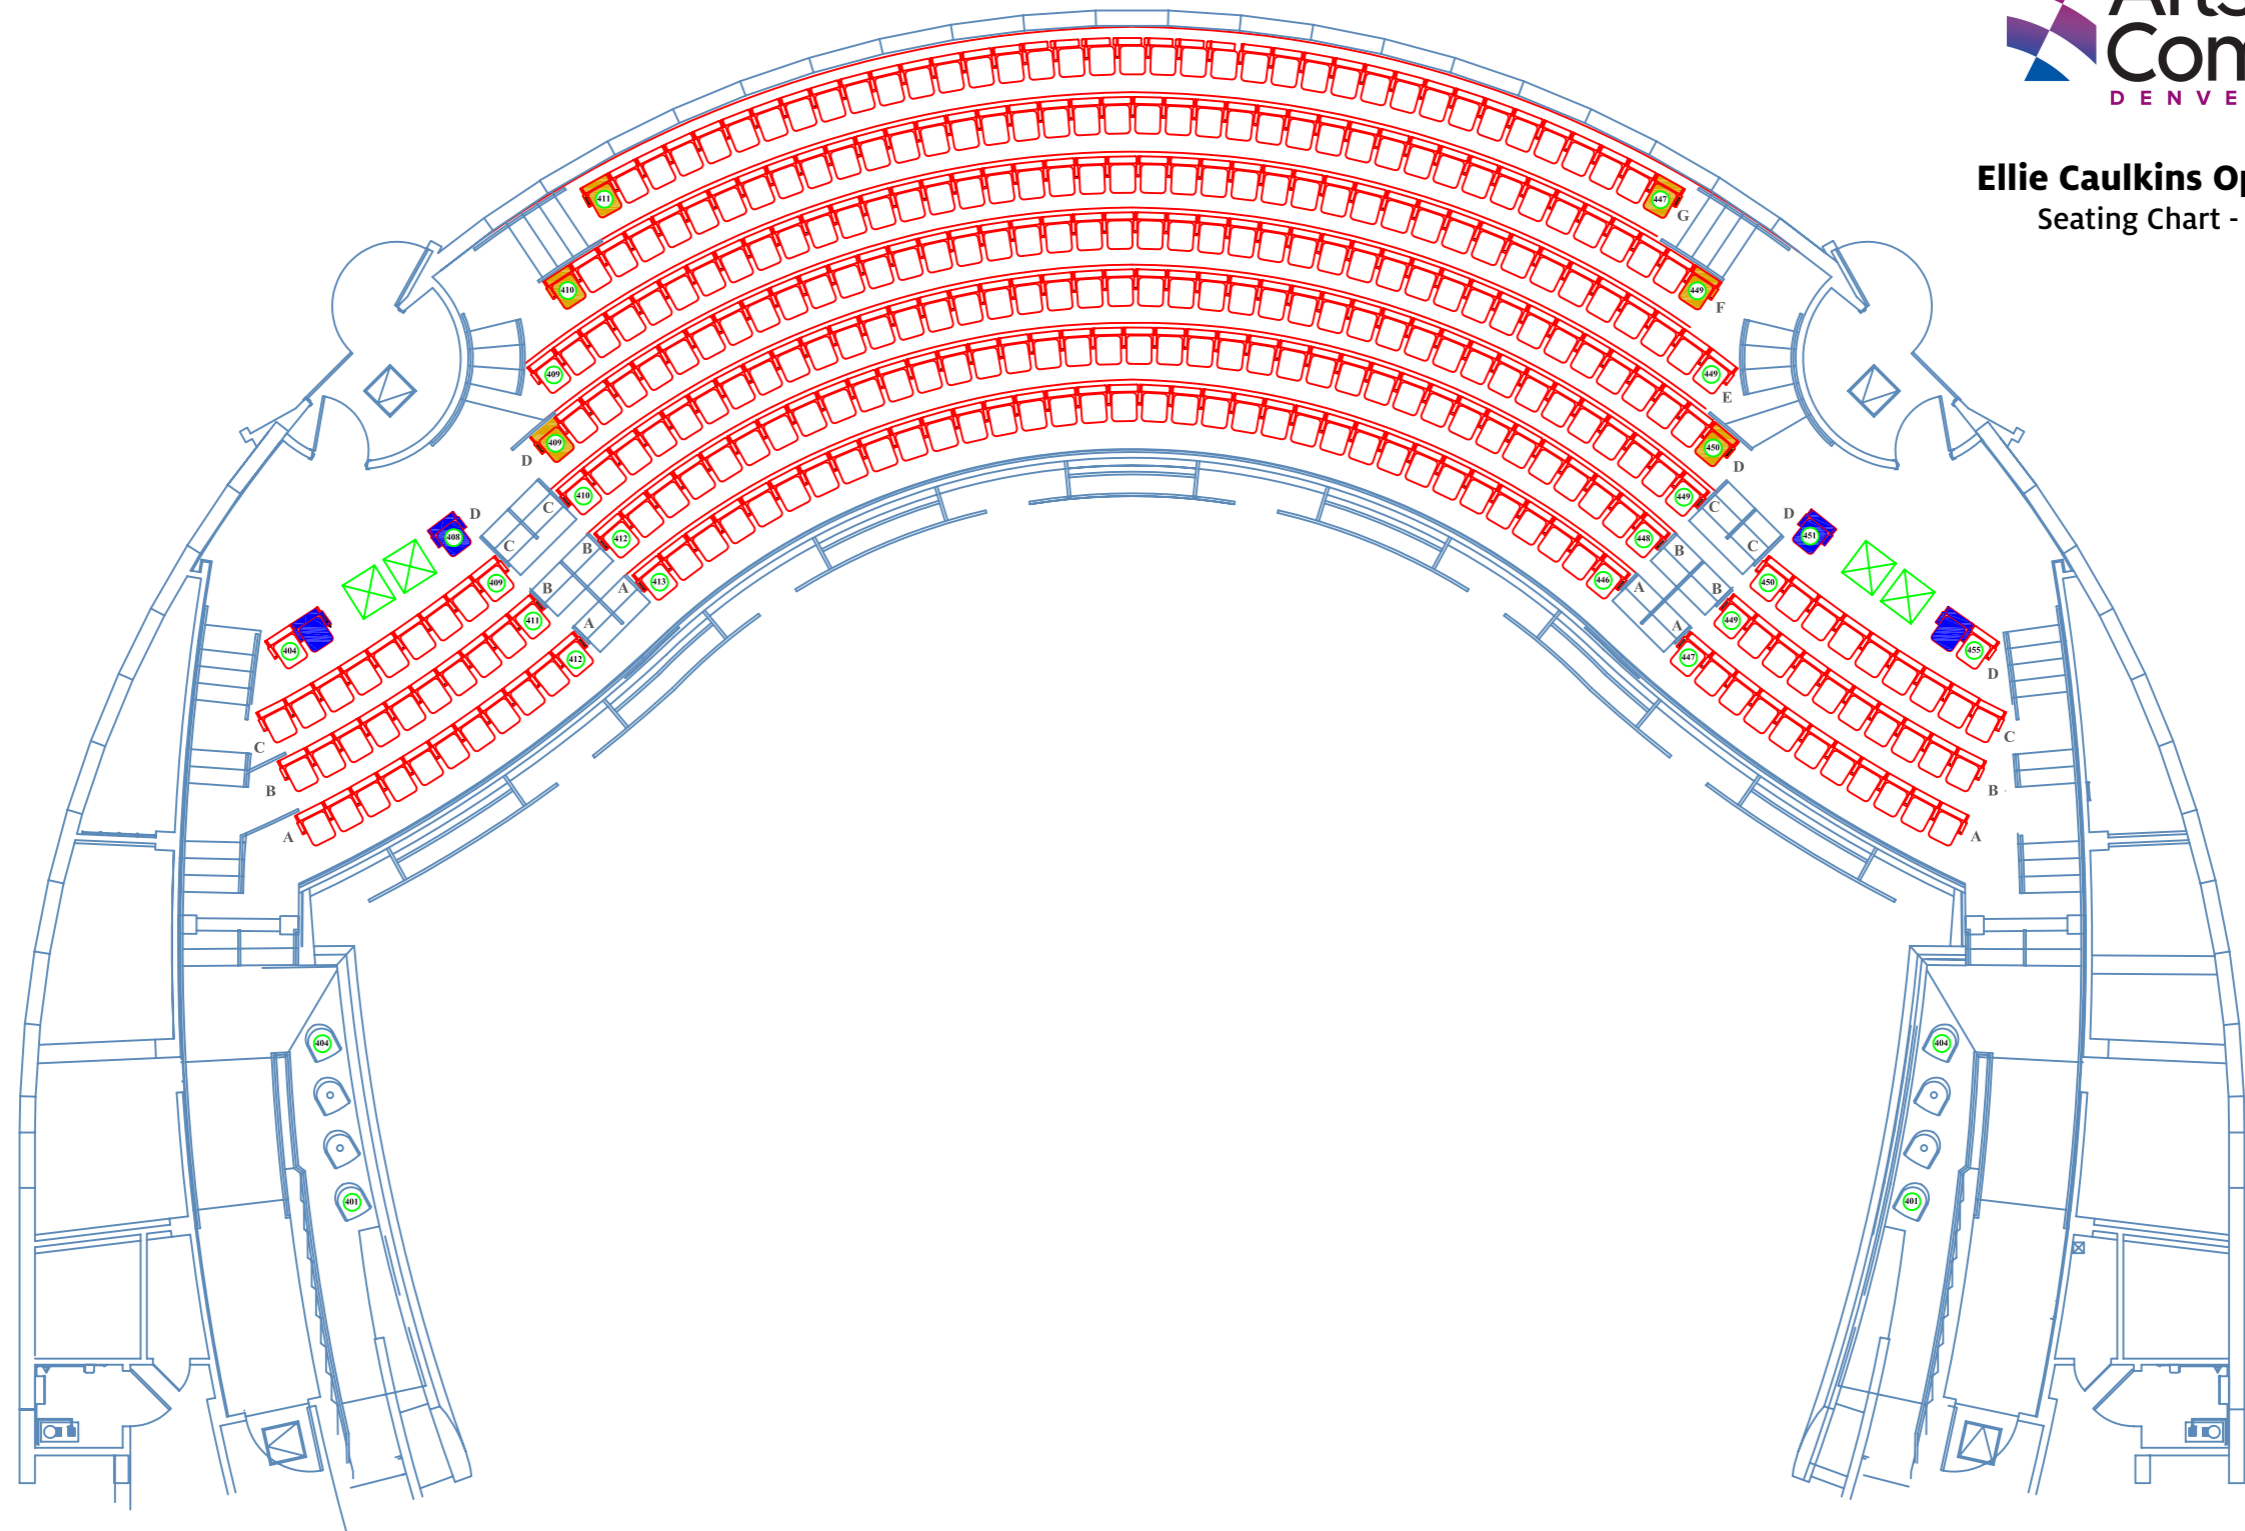

Ellie Caulkins Opera House
Seating Chart - Balcony Level

-  SEAT WITH LIFT UP ARM
-  ACCESSIBLE SEAT
-  Companion Seating
-  PRIVATE SEAT
-  SEAT NUMBER