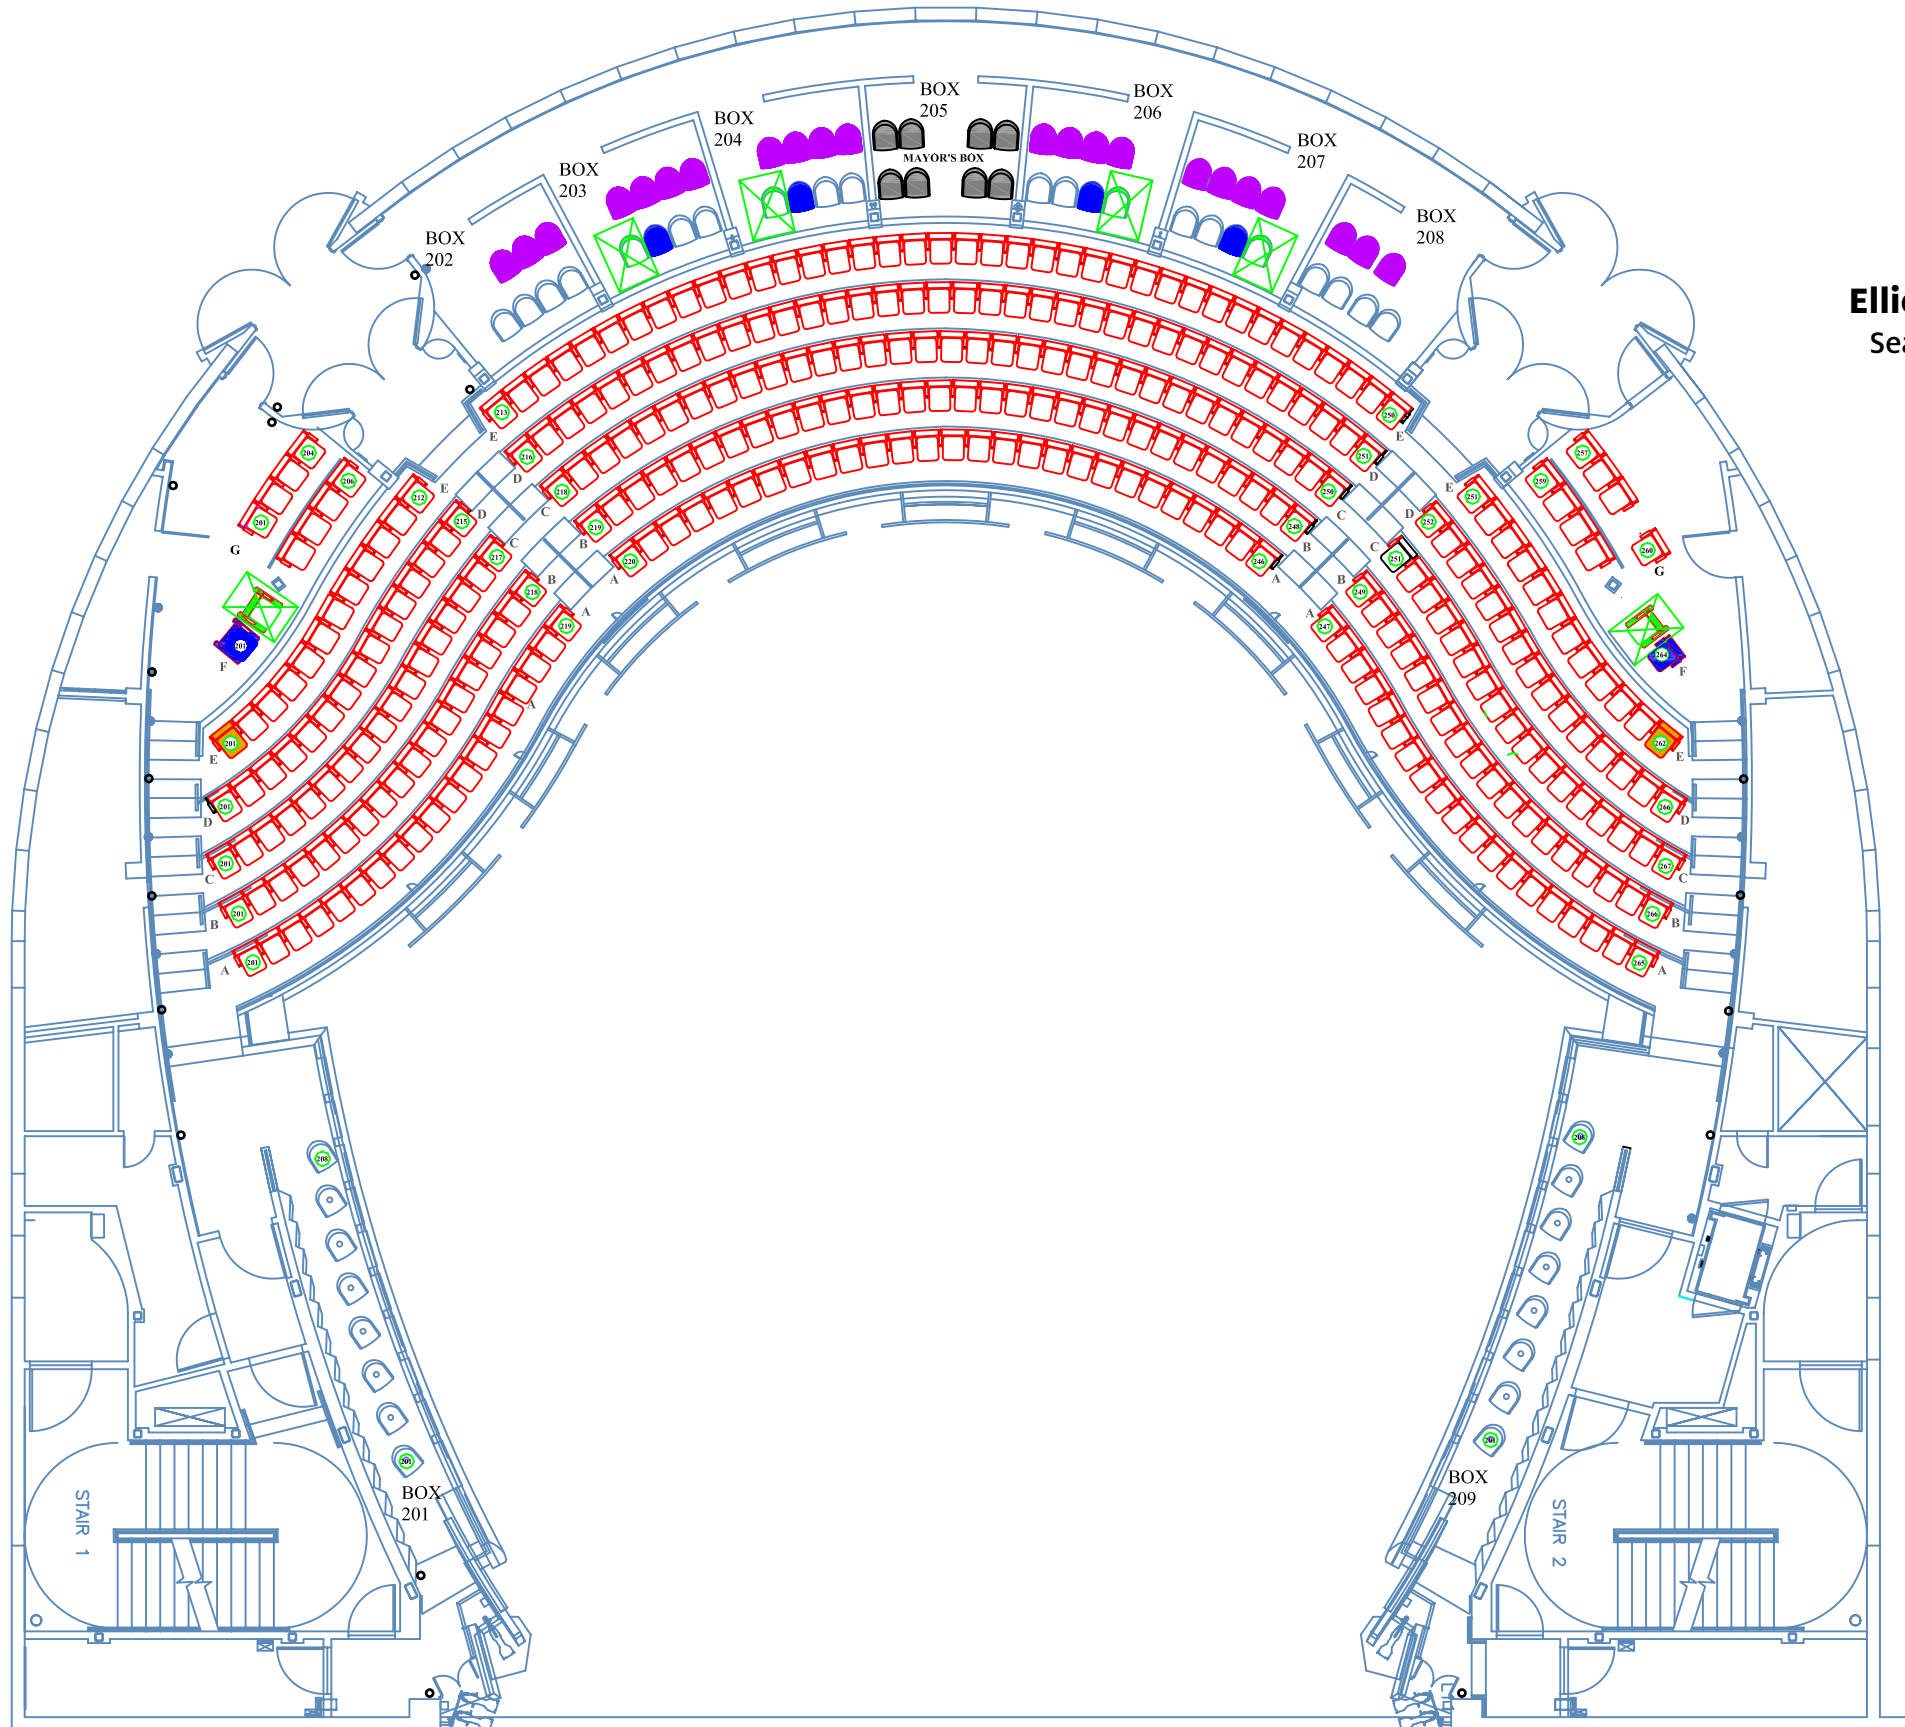

Ellie Caulkins Opera House
Seating Chart - Mezzanine Level

 SEAT WITH LIFT UP ARM	 PRIVATE SEAT	 SEAT WITH LIFT UP ARM
 Companion	 HIGH SEAT	
 ACCESSIBLE SEAT	 SEAT NUMBER	