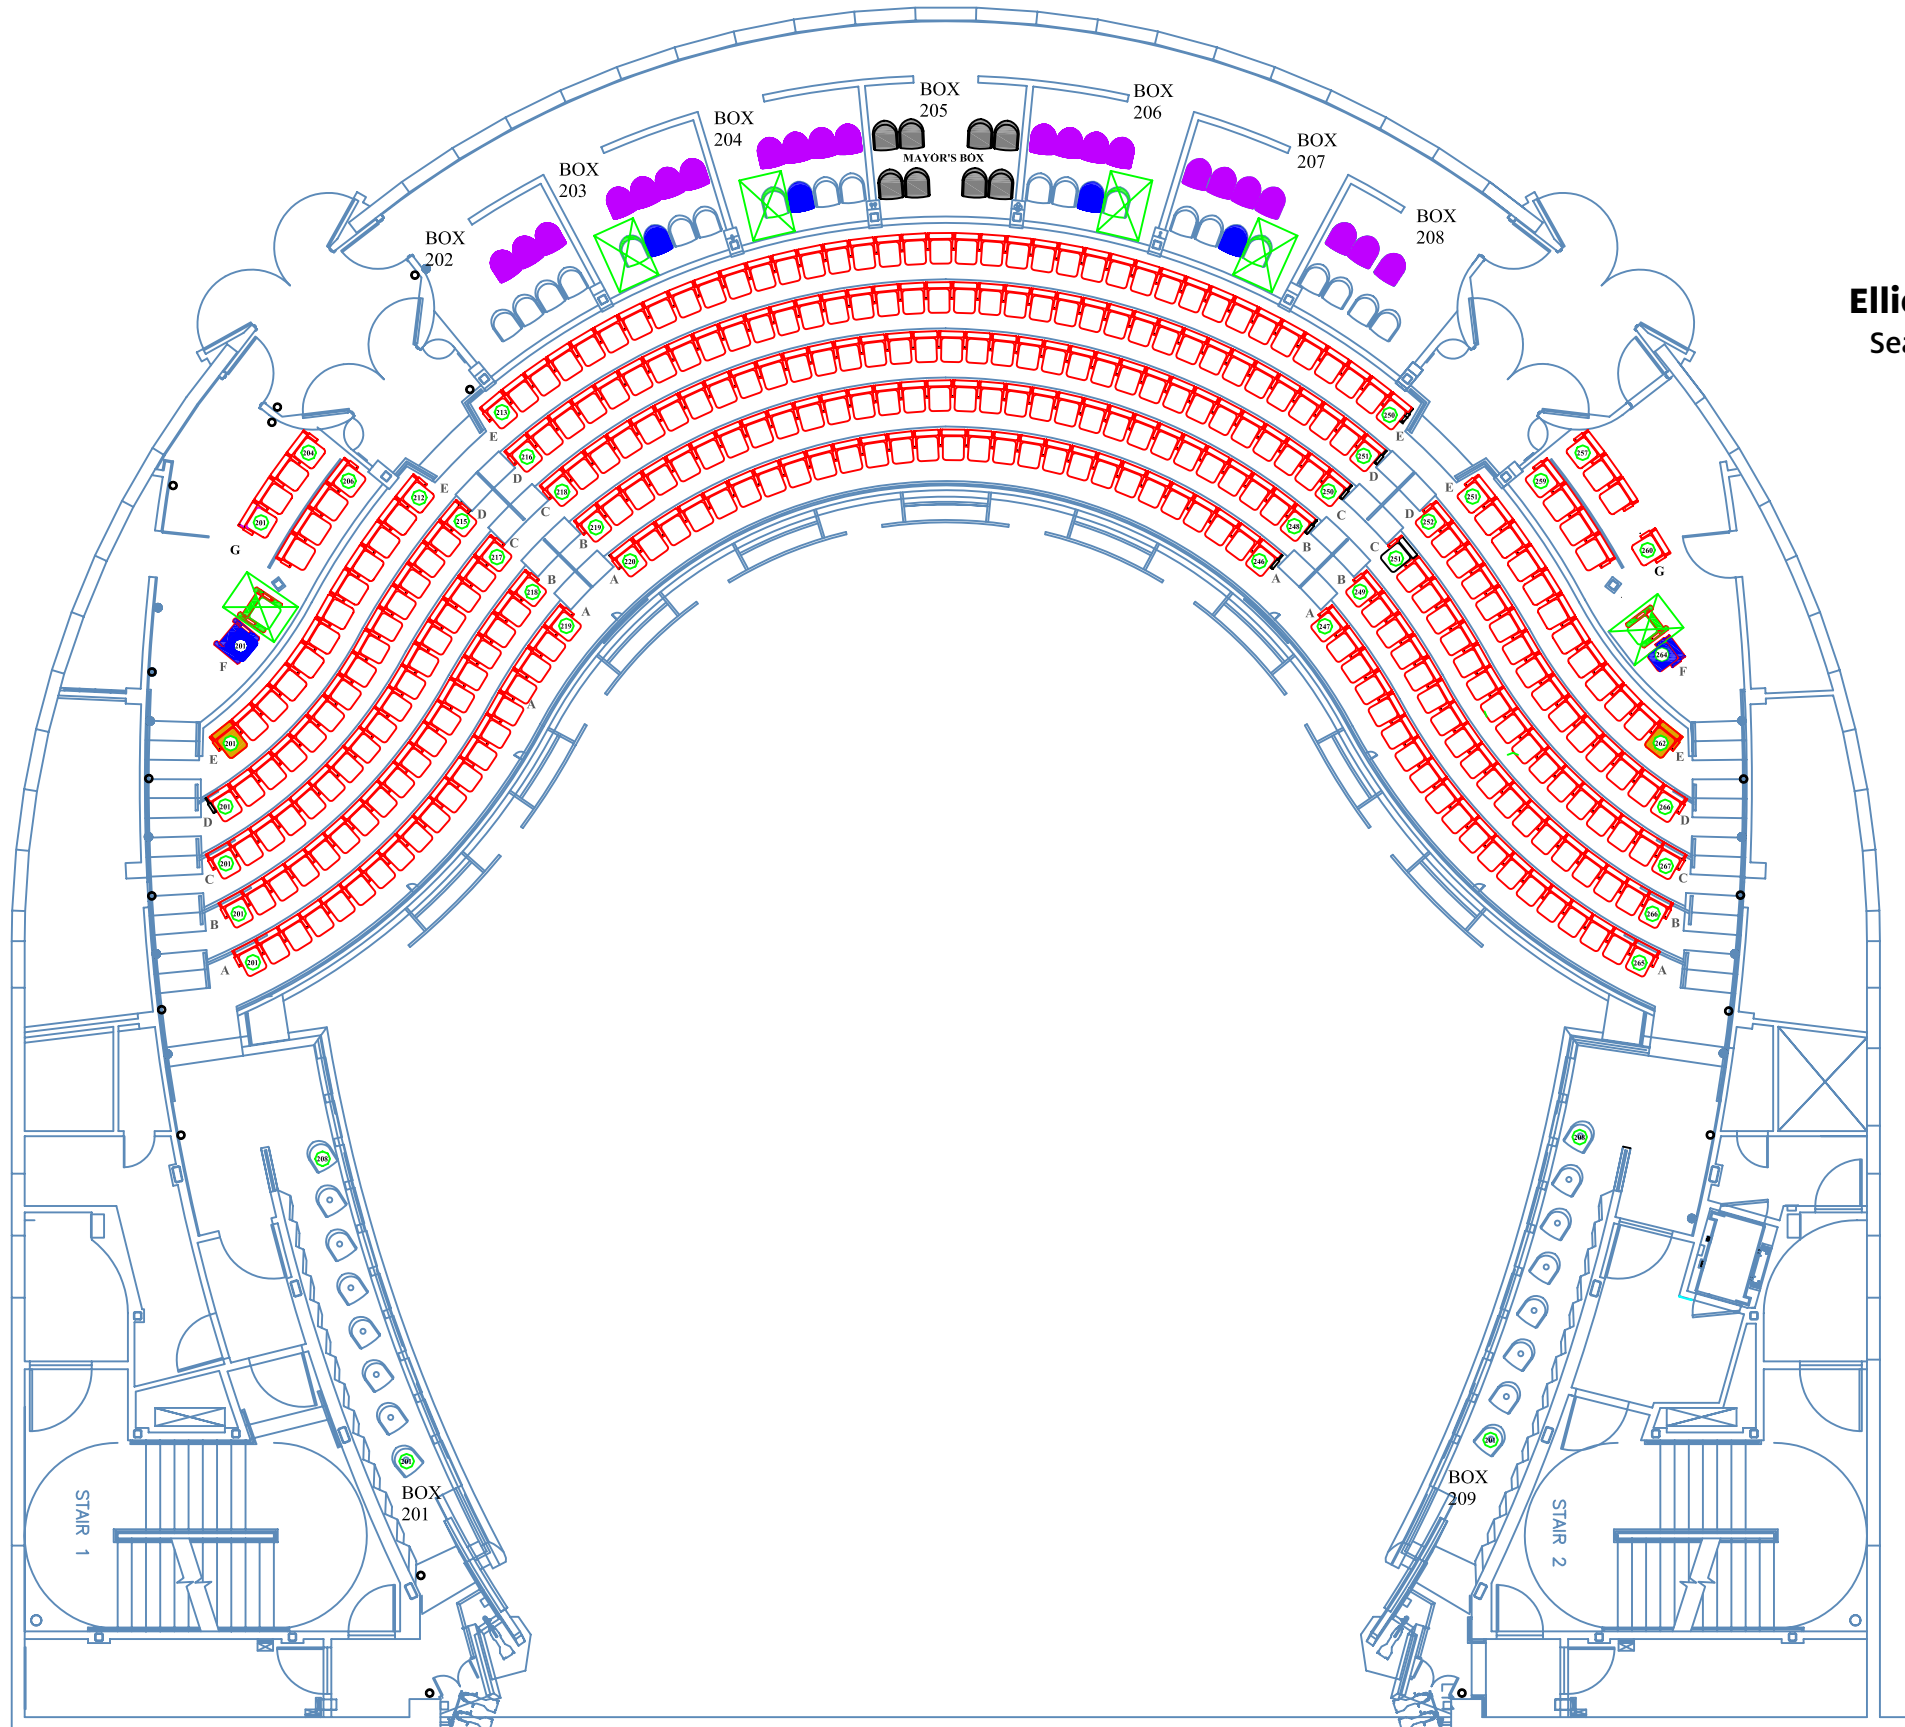

Ellie Caulkins Opera House
 Seating Chart - Mezzanine Level

 SEAT WITH LIFT UP ARM	 PRIVATE SEAT	 SEAT WITH LIFT UP ARM
 Companion	 HIGH SEAT	
 ACCESSIBLE SEAT	 SEAT NUMBER	