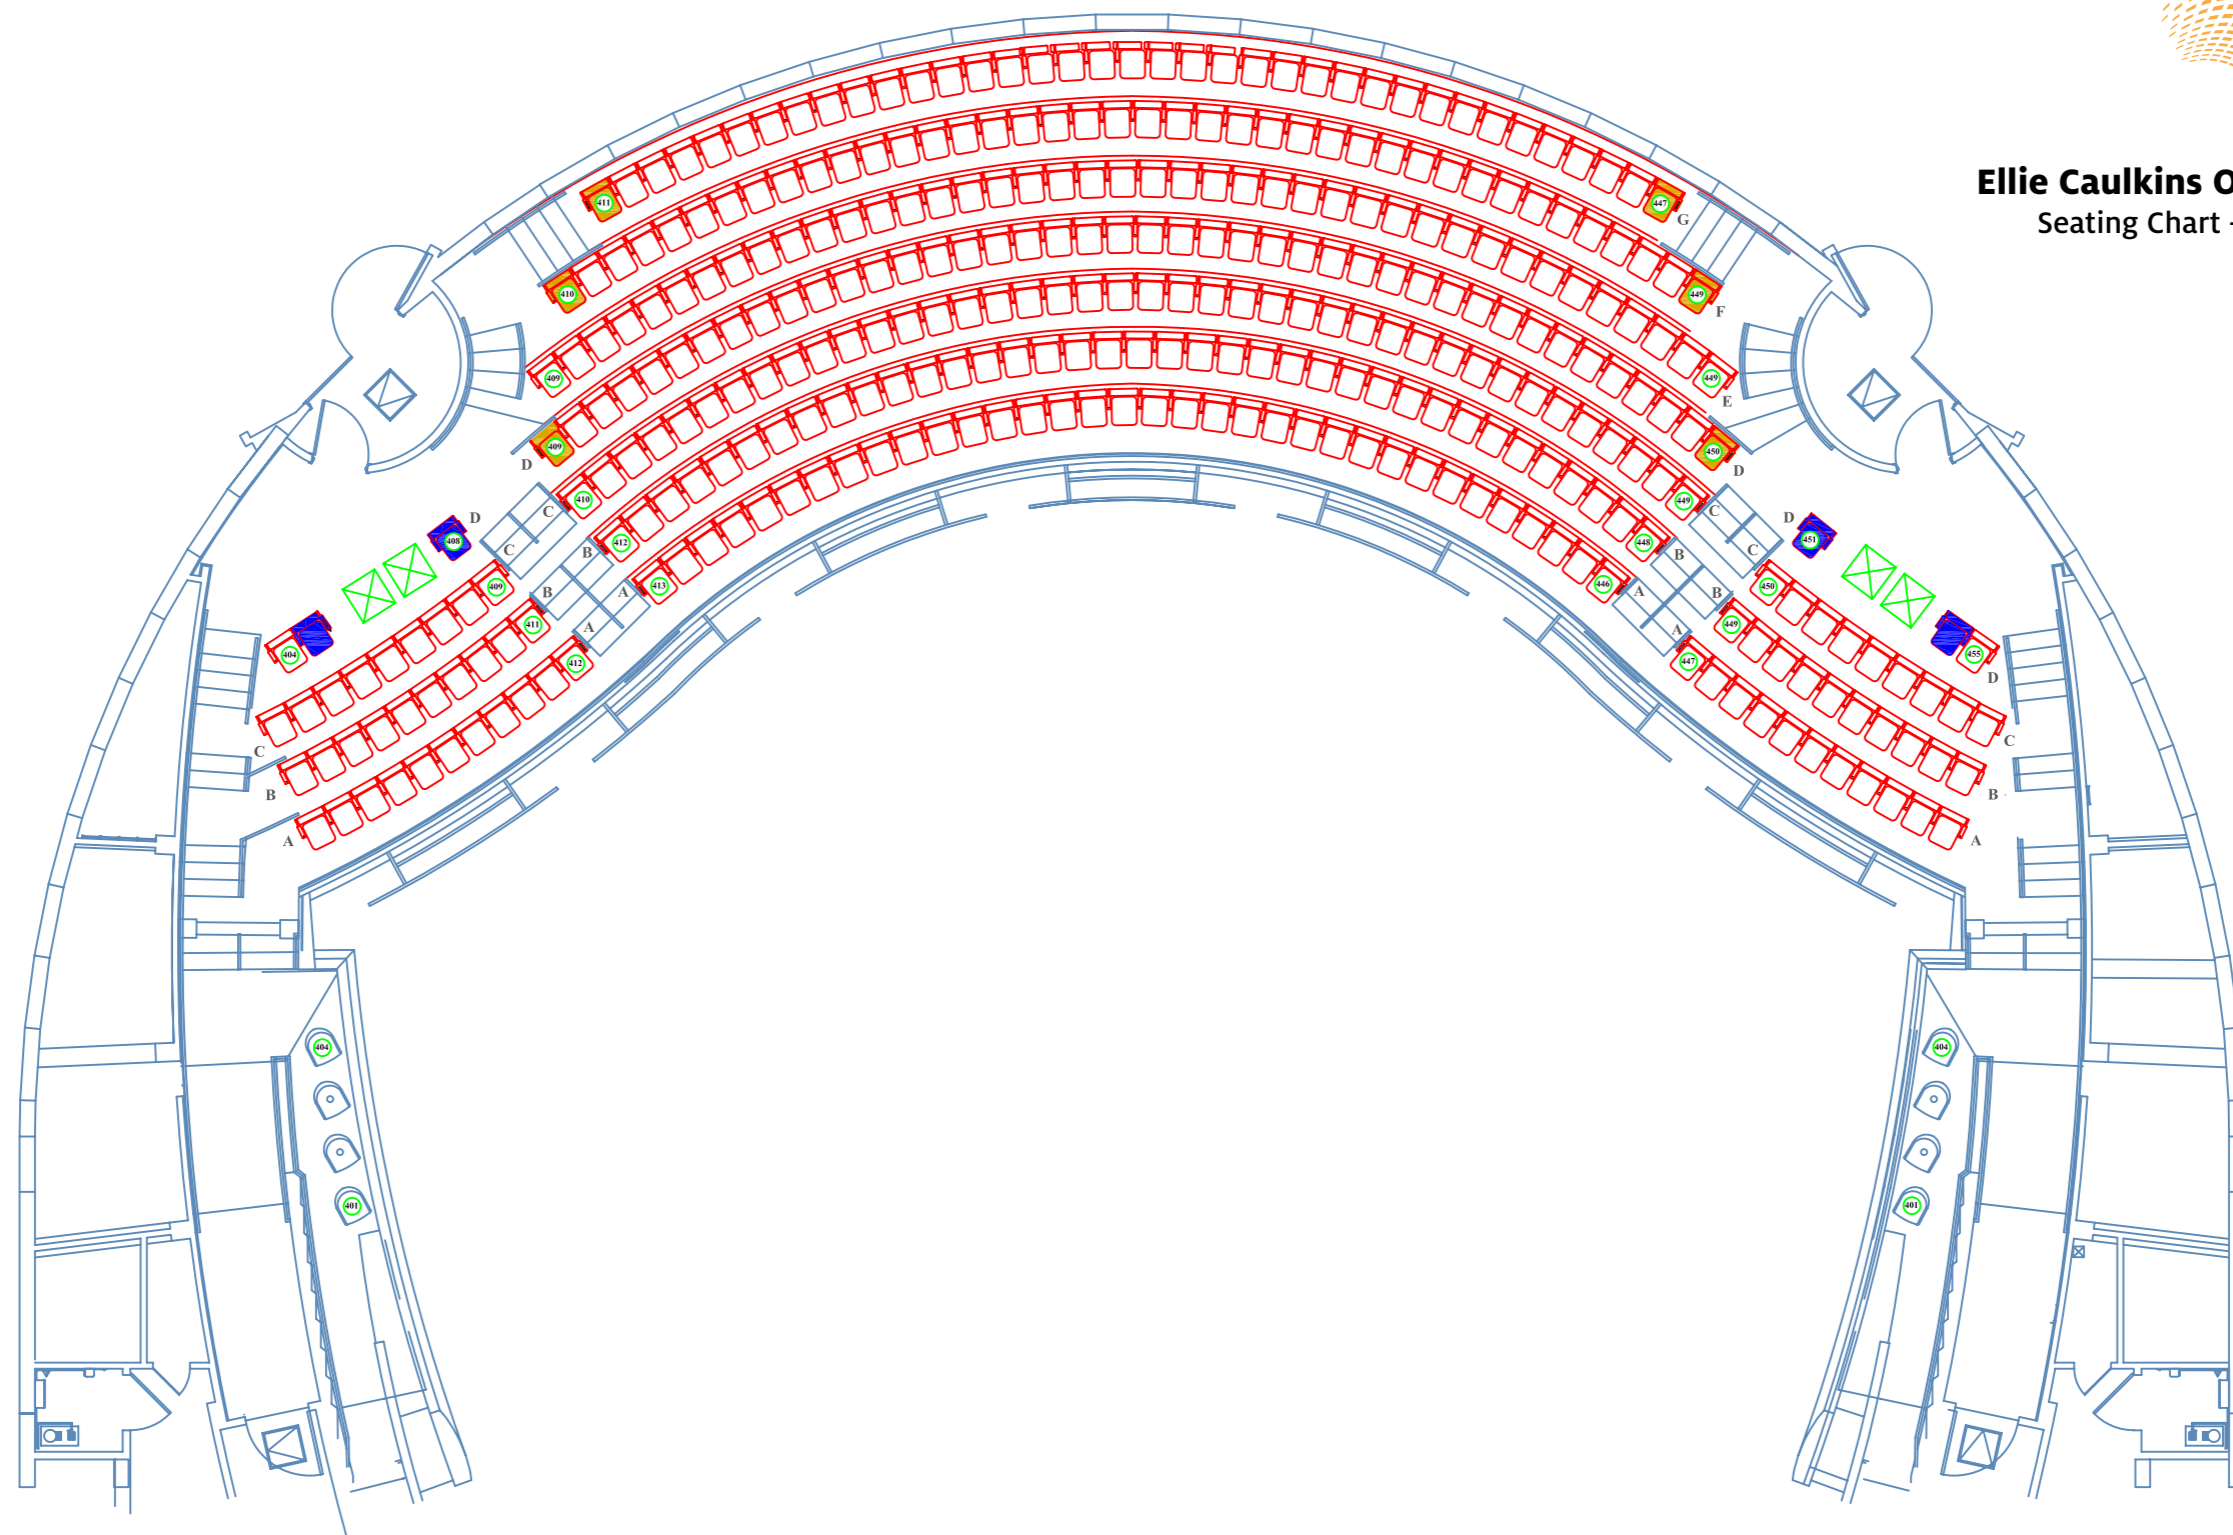

**Ellie Caulkins Opera House**  
Seating Chart - Balcony Level

-  SEAT WITH LIFT UP ARM
-  ACCESSIBLE SEAT
-  Companion Seating
-  PRIVATE SEAT
-  SEAT NUMBER