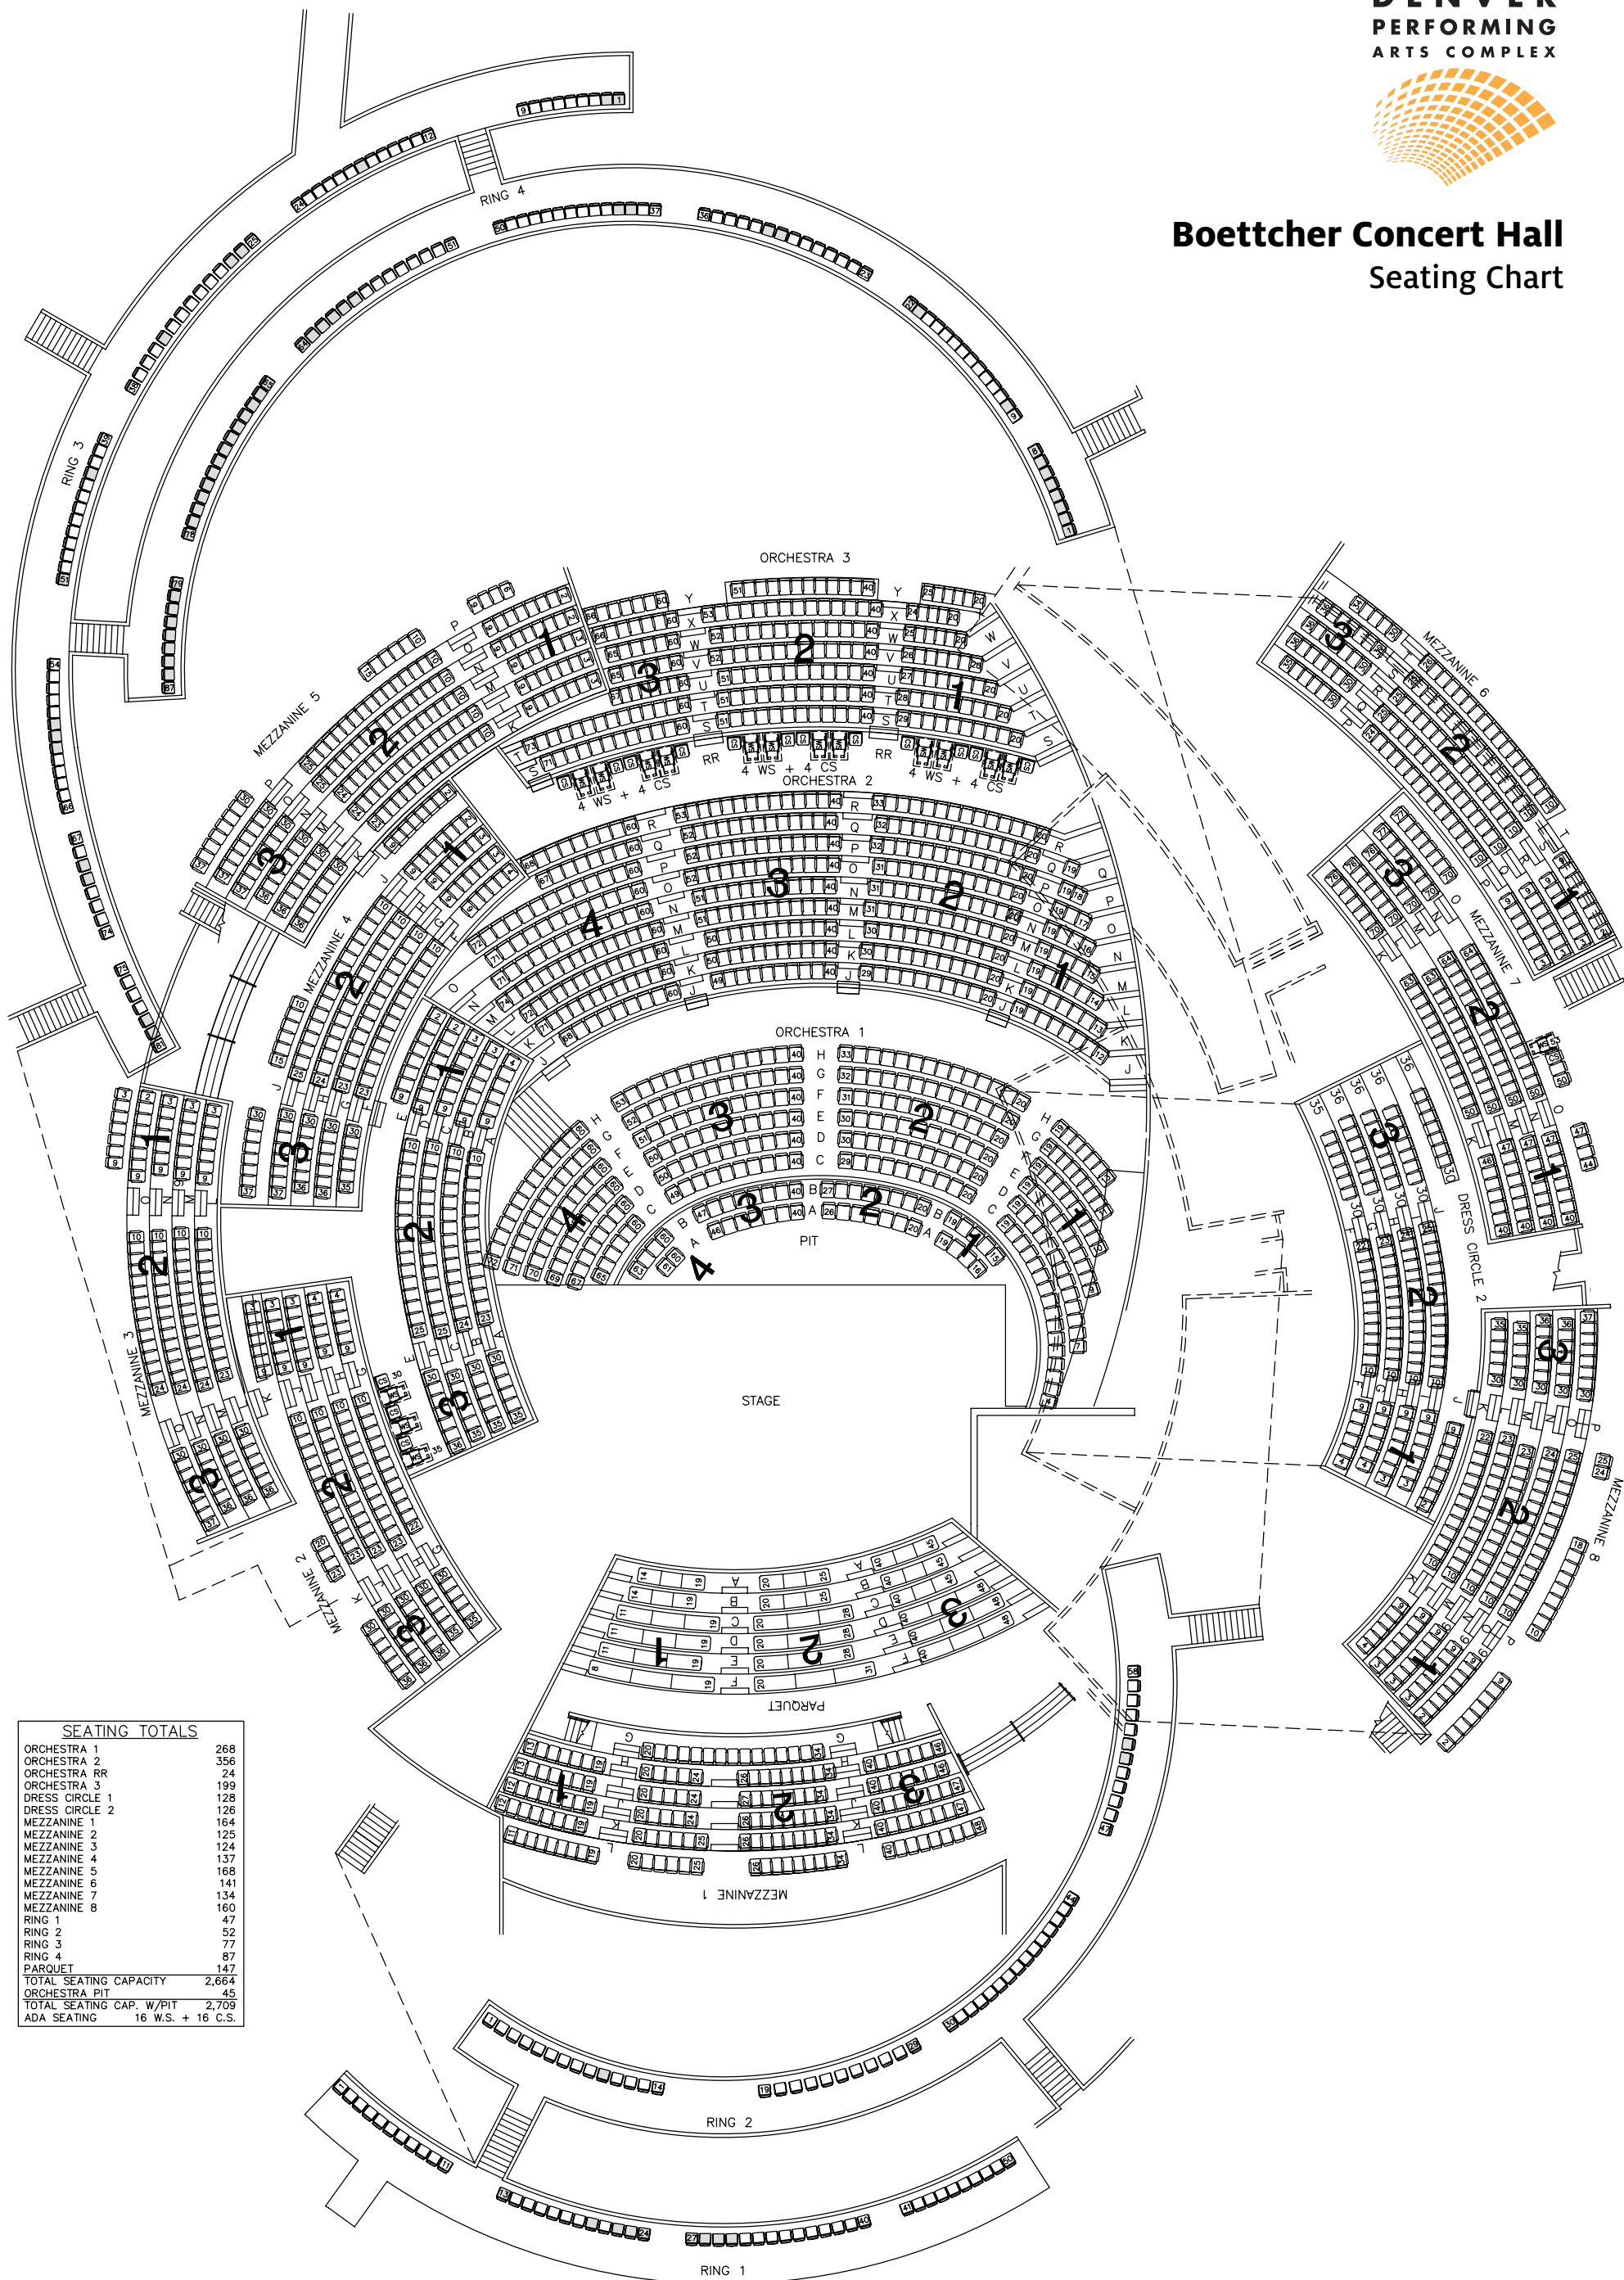

Boettcher Concert Hall
Seating Chart

| SEATING TOTALS | |
|--------------------------|-------------------|
| ORCHESTRA 1 | 268 |
| ORCHESTRA 2 | 356 |
| ORCHESTRA RR | 24 |
| ORCHESTRA 3 | 199 |
| DRESS CIRCLE 1 | 128 |
| DRESS CIRCLE 2 | 126 |
| MEZZANINE 1 | 164 |
| MEZZANINE 2 | 125 |
| MEZZANINE 3 | 124 |
| MEZZANINE 4 | 137 |
| MEZZANINE 5 | 168 |
| MEZZANINE 6 | 141 |
| MEZZANINE 7 | 134 |
| MEZZANINE 8 | 160 |
| RING 1 | 47 |
| RING 2 | 52 |
| RING 3 | 77 |
| RING 4 | 87 |
| PARQUET | 147 |
| TOTAL SEATING CAPACITY | 2,664 |
| ORCHESTRA PIT | 45 |
| TOTAL SEATING CAP. W/PIT | 2,709 |
| ADA SEATING | 16 W.S. + 16 C.S. |